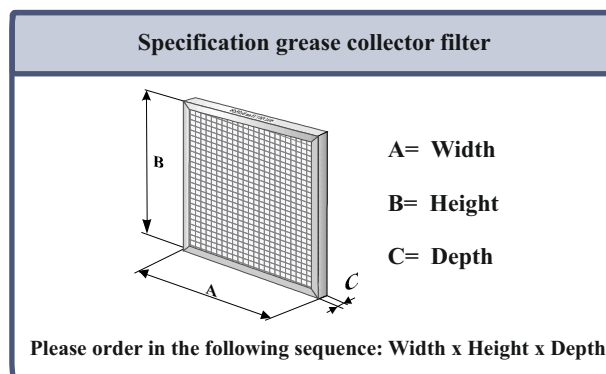

Standard sizes for Texfilt Grease Collector Filters

Dimensions Widt xHeightx Depth mm	Airflow m³/h
287x287x20	320
287x490x20	510
287x592x20	610
290x595x20	620
305x610x20	670
392x492x20	710
492x492x20	880
492x592x20	1040
590x590x20	1250
592x592x20	1260
595x595x20	1270
605x605x20	1310
610x610x20	1340
350x500x20	630
400x400x20	570
450x400x20	640
500x250x20	450
500x300x20	540
500x350x20	630
500x400x20	720
500x500x20	900
392x622x20	990
492x622x20	1180

Dimensions Widt xHeightx Depth mm	Airflow m³/h
287x287x25	320
287x490x25	510
287x592x25	610
290x595x25	620
305x610x25	670
392x492x25	710
492x492x25	880
492x592x25	1040
590x590x25	1250
592x592x25	1260
595x595x25	1270
605x605x25	1310
610x610x25	1340
350x500x25	630
400x400x25	570
450x400x25	640
500x250x25	450
500x300x25	540
500x350x25	630
500x400x25	720
500x500x25	900
392x622x25	990
492x622x25	1180

Dimensions Widt xHeightx Depth mm	Airflow m³/h
287x287x48	300
287x490x48	480
287x592x48	580
290x595x48	590
305x610x48	640
392x492x48	670
492x492x48	840
492x592x48	1010
590x590x48	1210
592x592x48	1230
595x595x48	1240
605x605x48	1280
610x610x48	1290
350x500x48	550
400x400x48	540
450x400x48	610
500x250x48	420
500x300x48	510
500x350x48	550
500x400x48	690
500x500x48	870
392x622x48	960
492x622x48	1150

Special sizes on request

C L E A N   A I R   W I T H   F U L F I L T E R

Fulfilter Ltd.

Kinizsi u. 22-24, Budapest
Hungary-1203

Tel: +36 1 3227613
Fax: +36 1 3227613

fulfilter@fulfilter.hu
www.fulfilter.hu