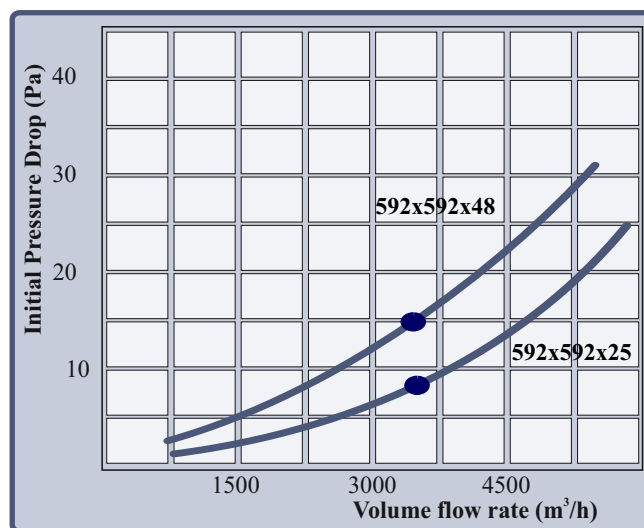

Initial Pressure Drop Curves

C L E A N   A I R   W I T H   F U L F I L T E R